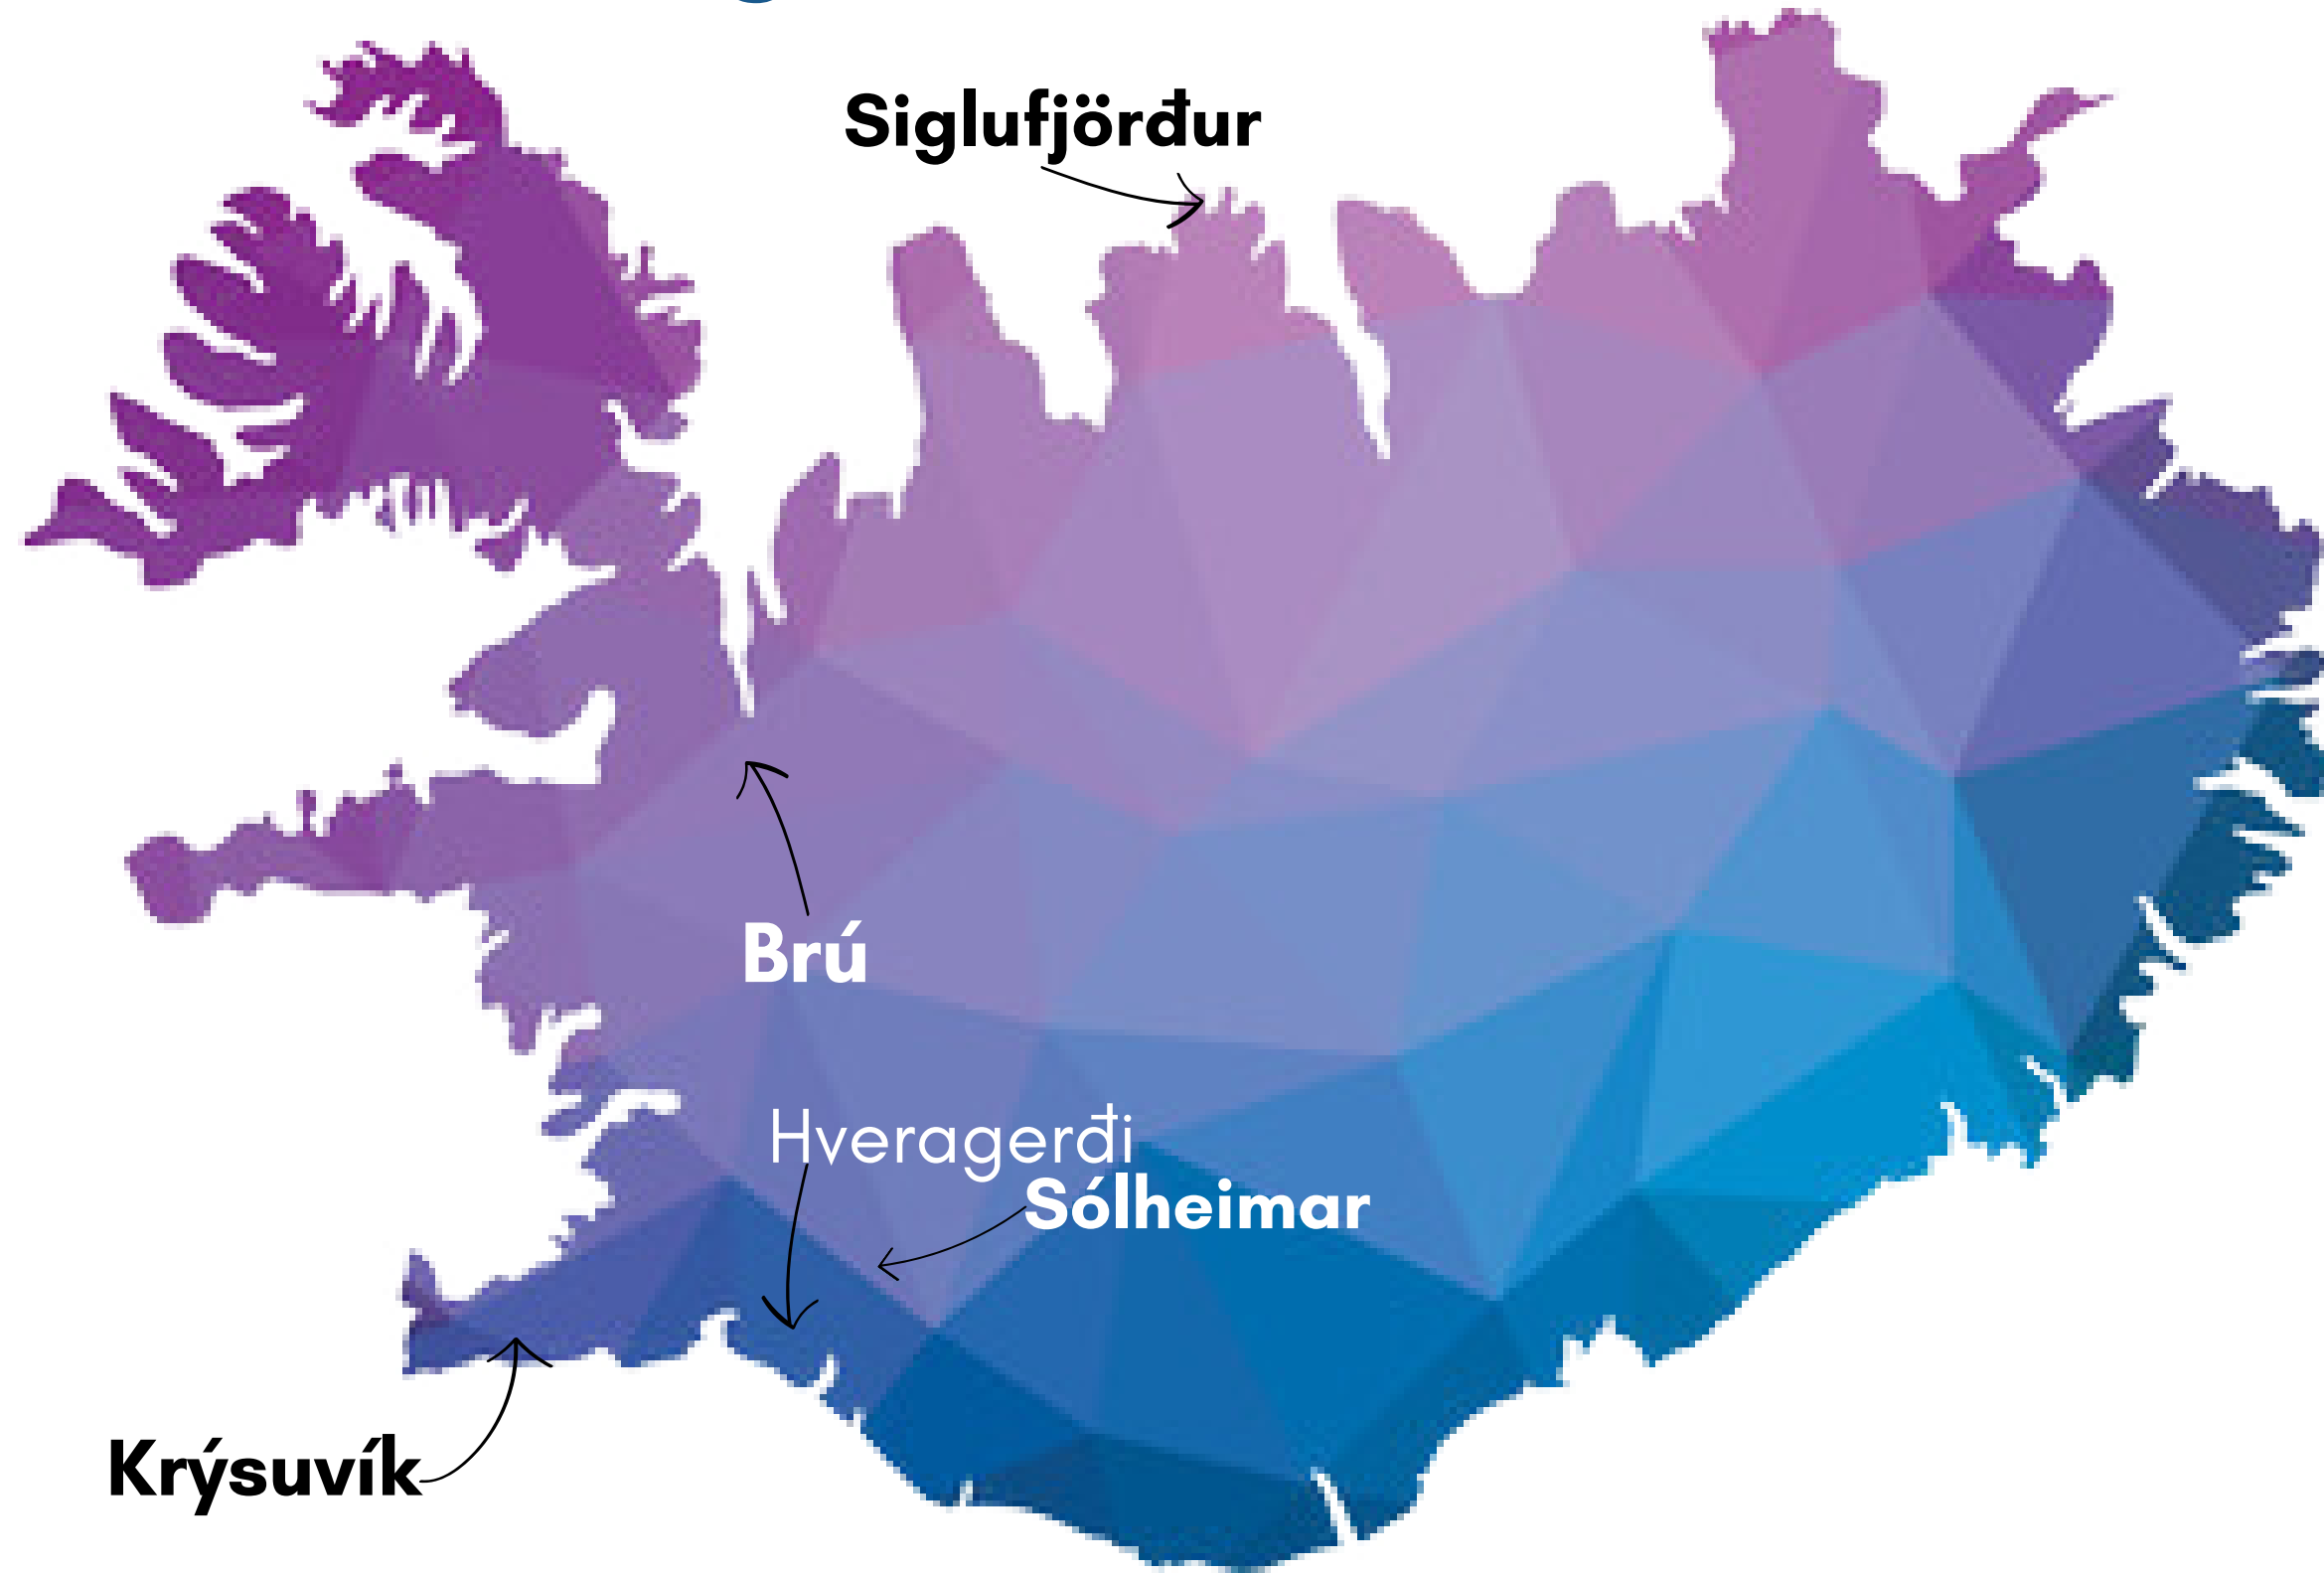

Project Locations

[View More](#)